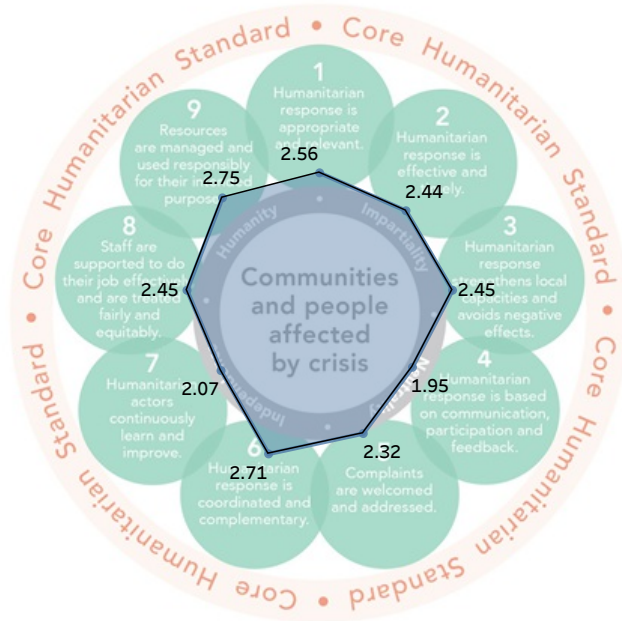

Average score by commitments

Average score by commitments & indicators type

CHS Alliance
Verification Dashboards on Core Humanitarian Standard

Indicator Type
Multiple values

Year (Assessments)
All

Organisation Type
All