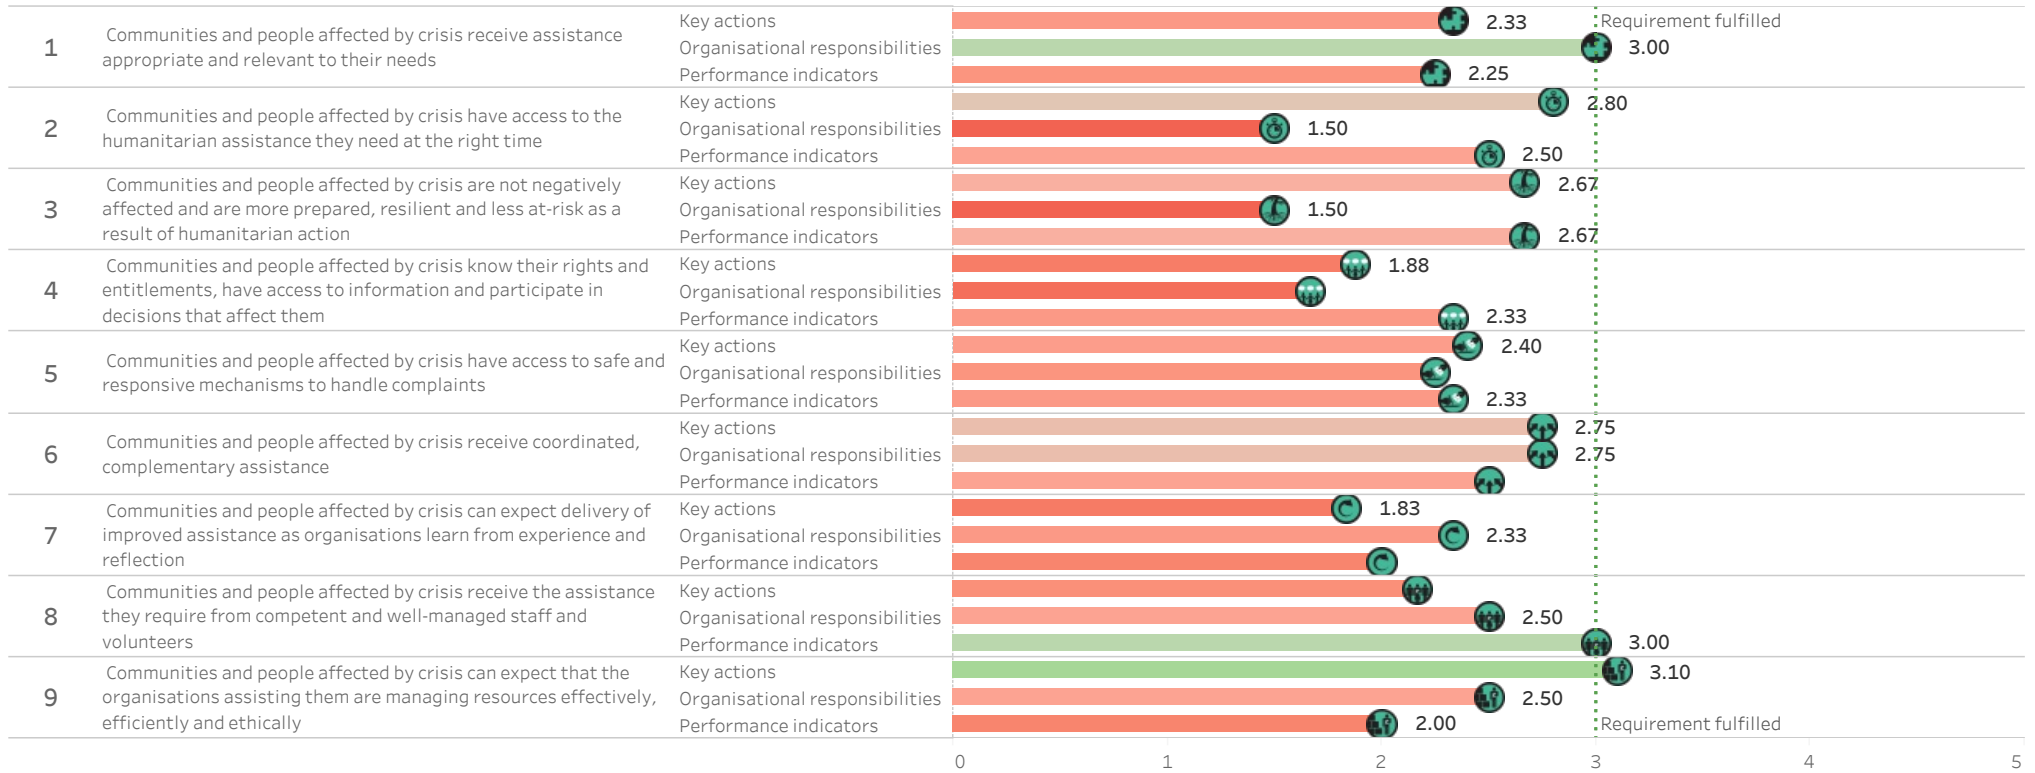

Average score by commitments

Average score by commitments & indicators type

CHS Alliance
Verification Dashboards on Core Humanitarian Standard

Indicator Type
Multiple values

Year (Assessments)
All

Organisation Type
All